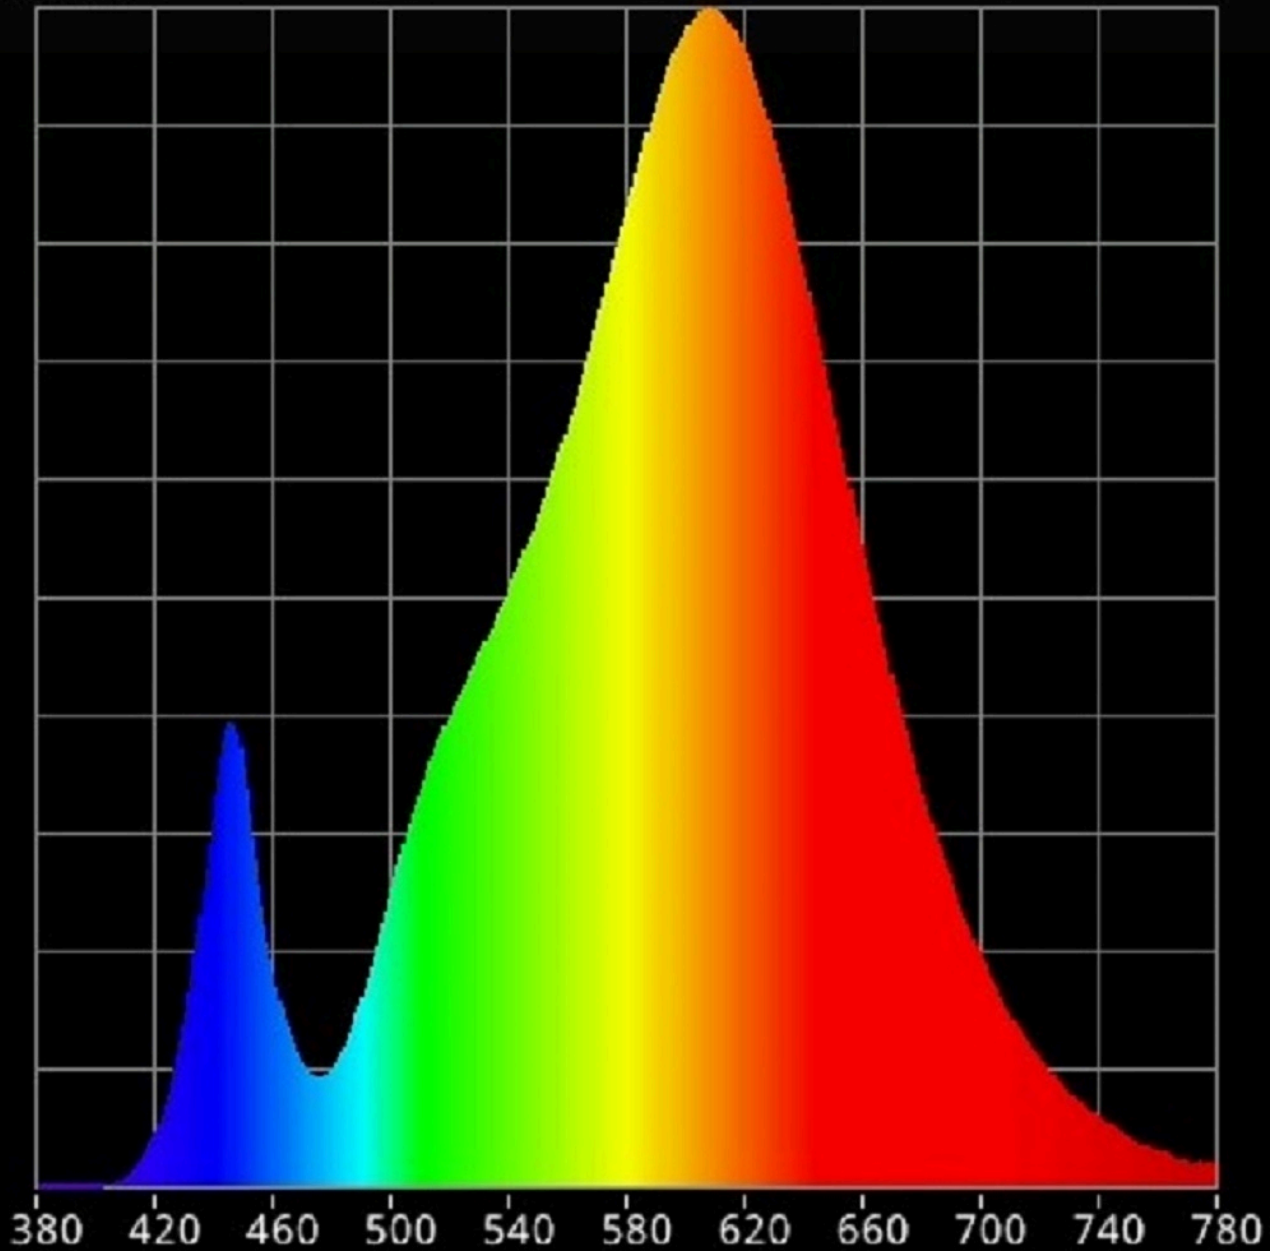

λ_p

nm

608

$\lambda_p V$

mW/m²

711.2

711.22