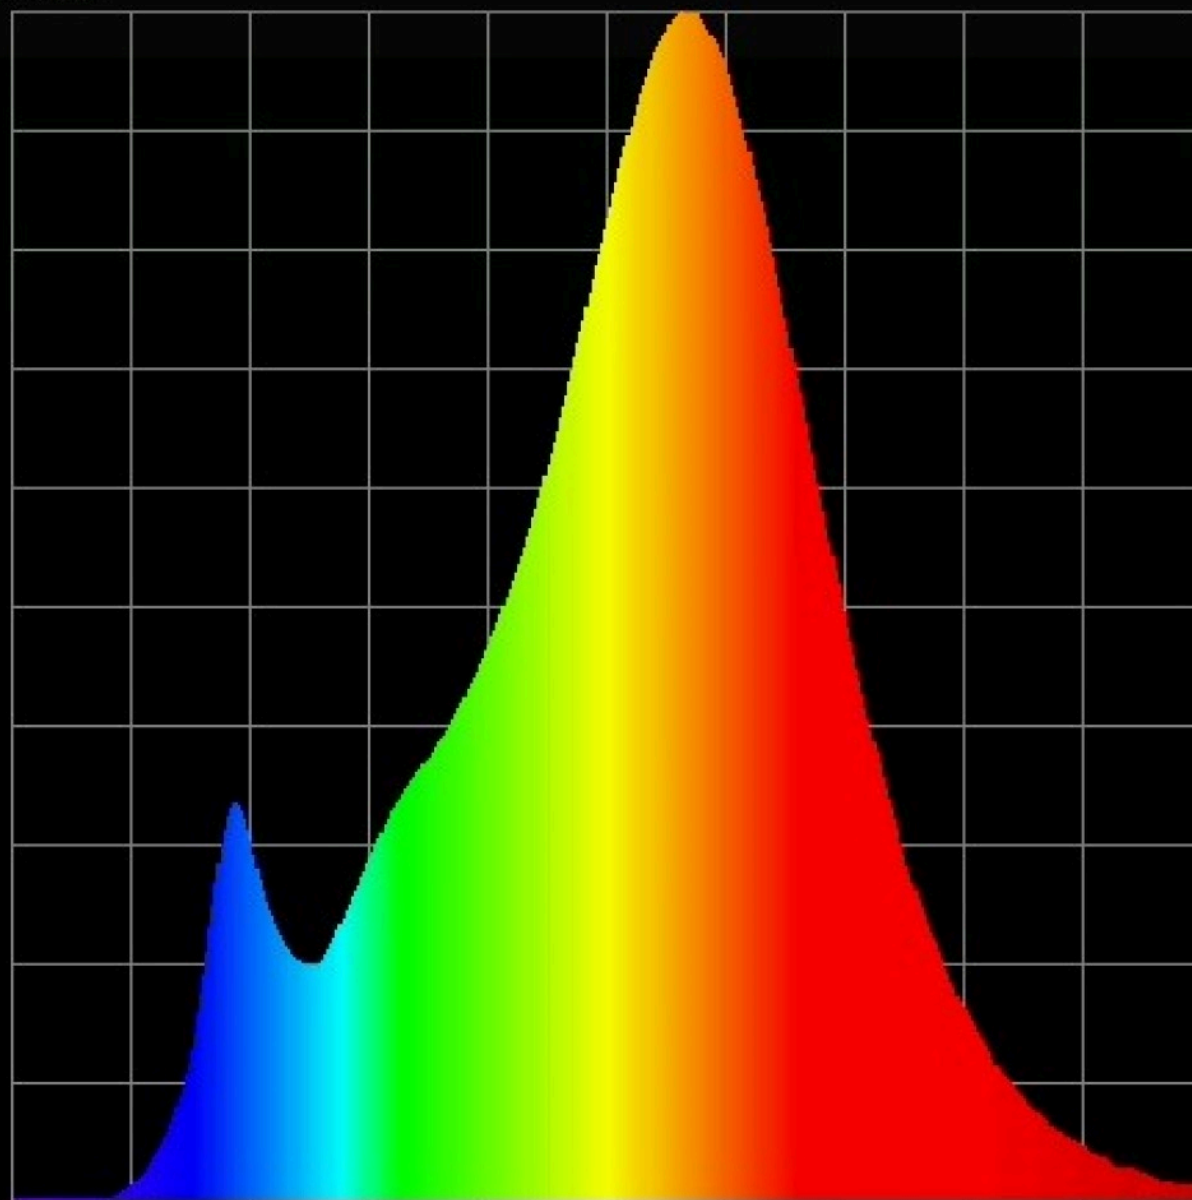

λ_p

nm

605

$\lambda_p V$

mW/m²

62.03

62.03