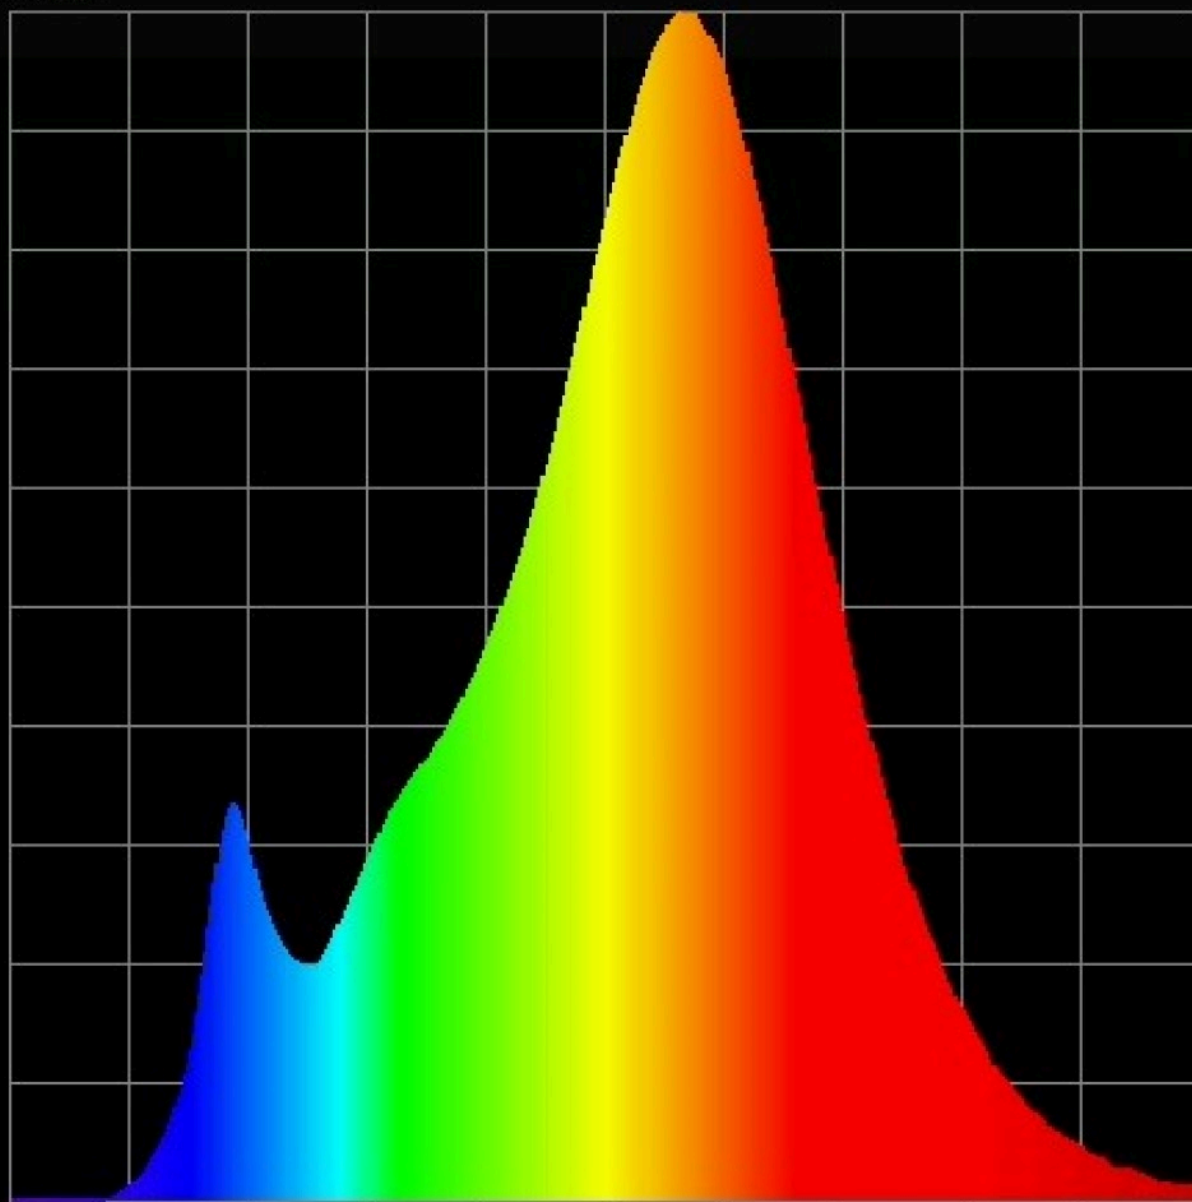

λ_p

nm

605

$\lambda_p V$

mW/m²

62.03

62.03