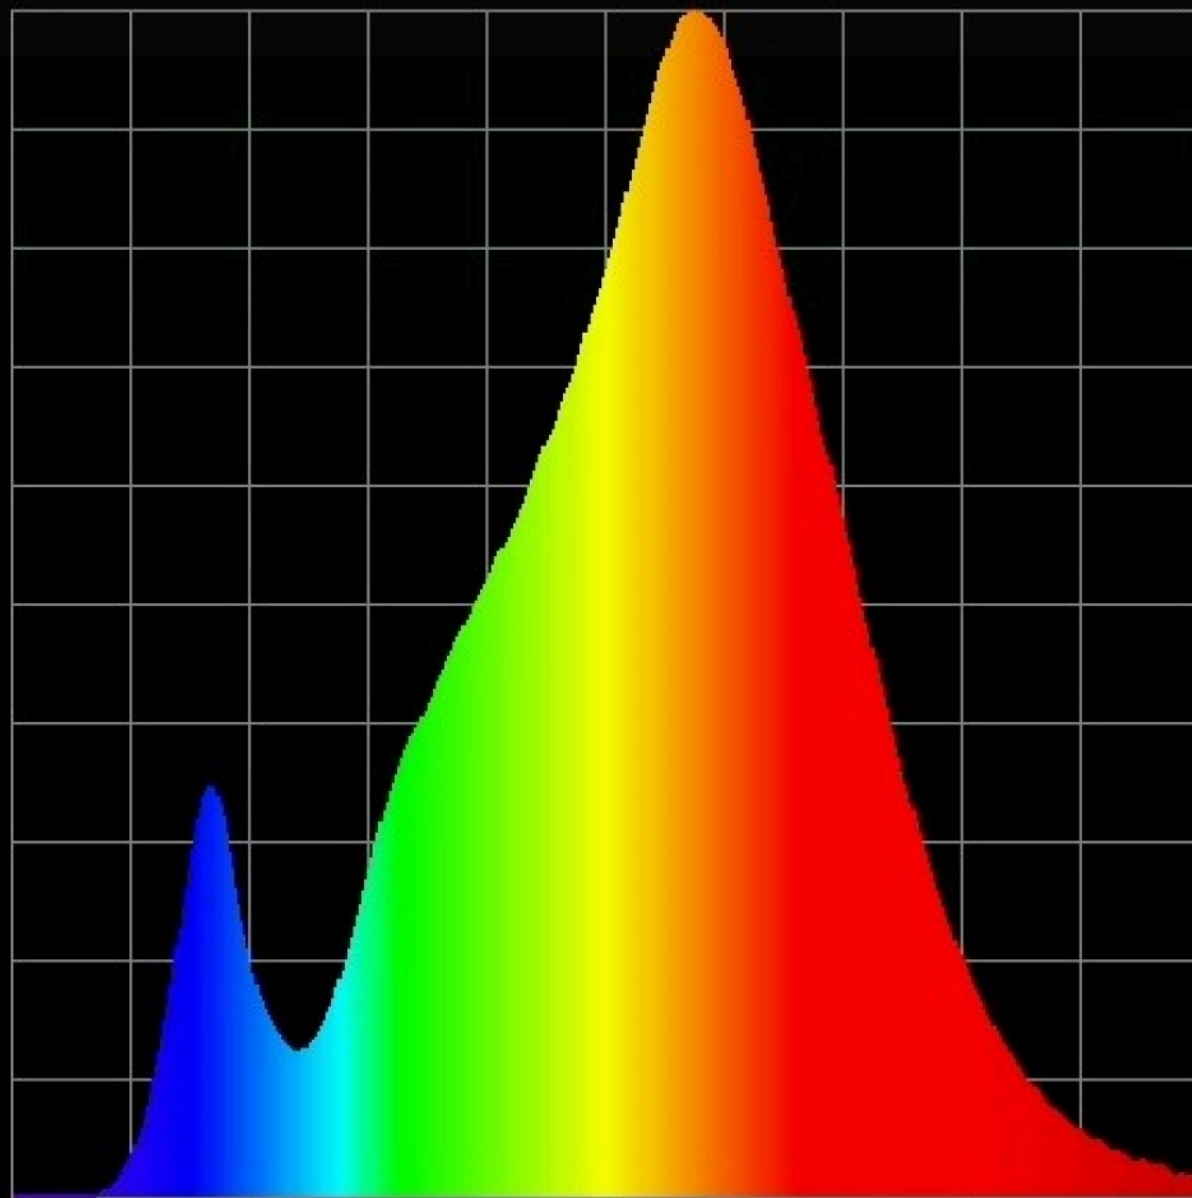

λ_p
nm

610

$\lambda_p V$
mW/m²

4.192

4.19