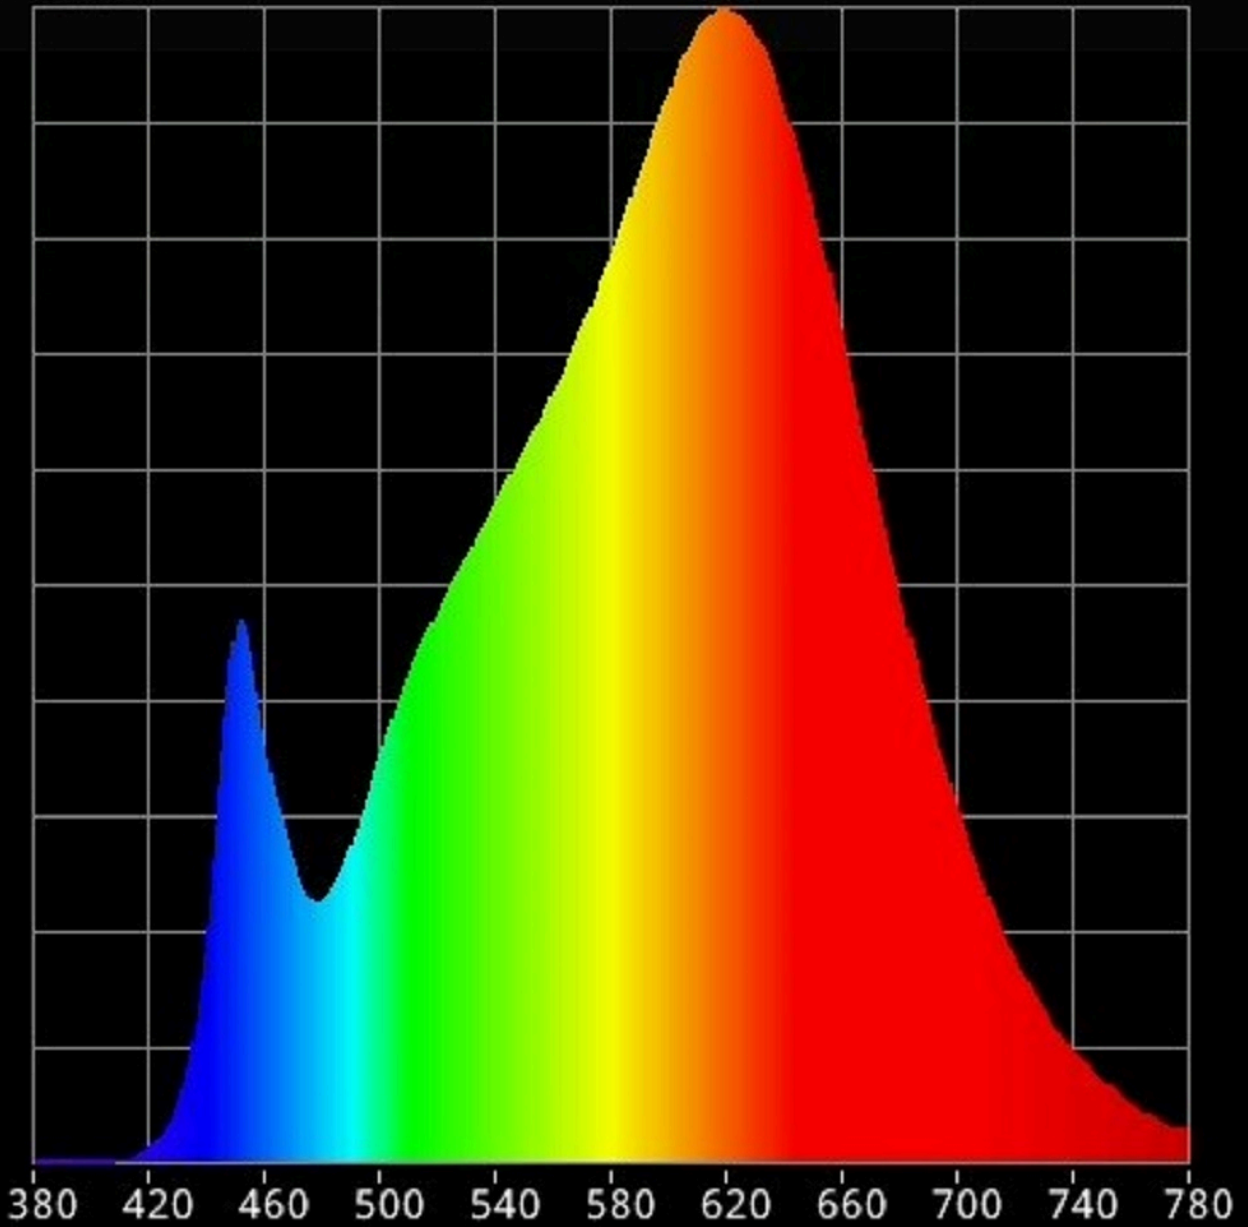

λ_p
nm

619

$\lambda_p V$
mW/m²

266.7

266.6