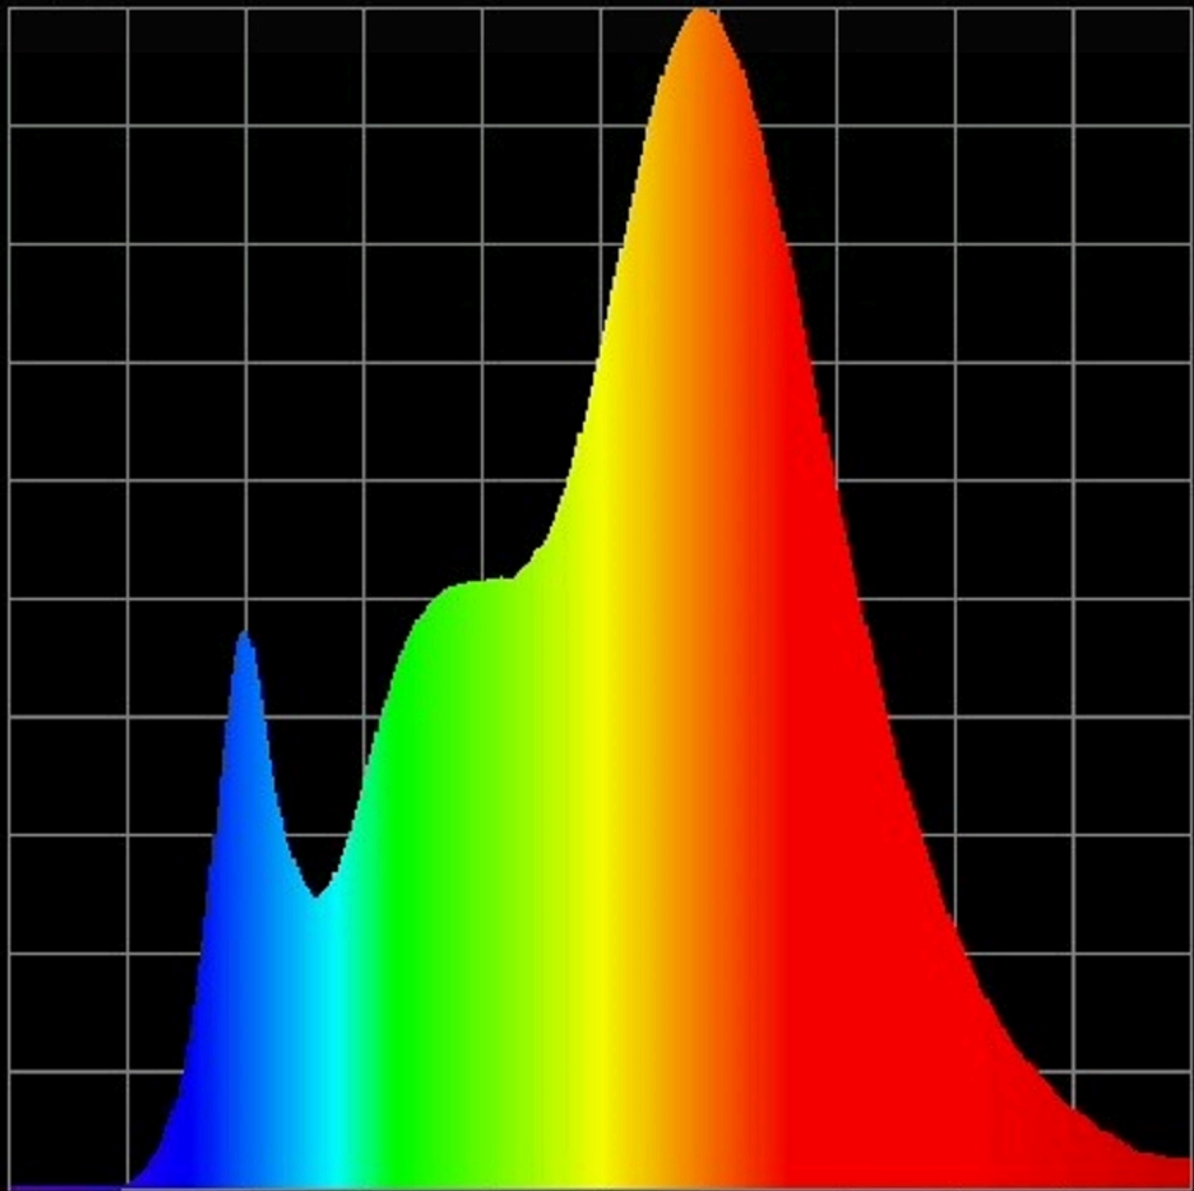

λ_p

nm

613

$\lambda_p V$

mW/m²

362.1

362.13