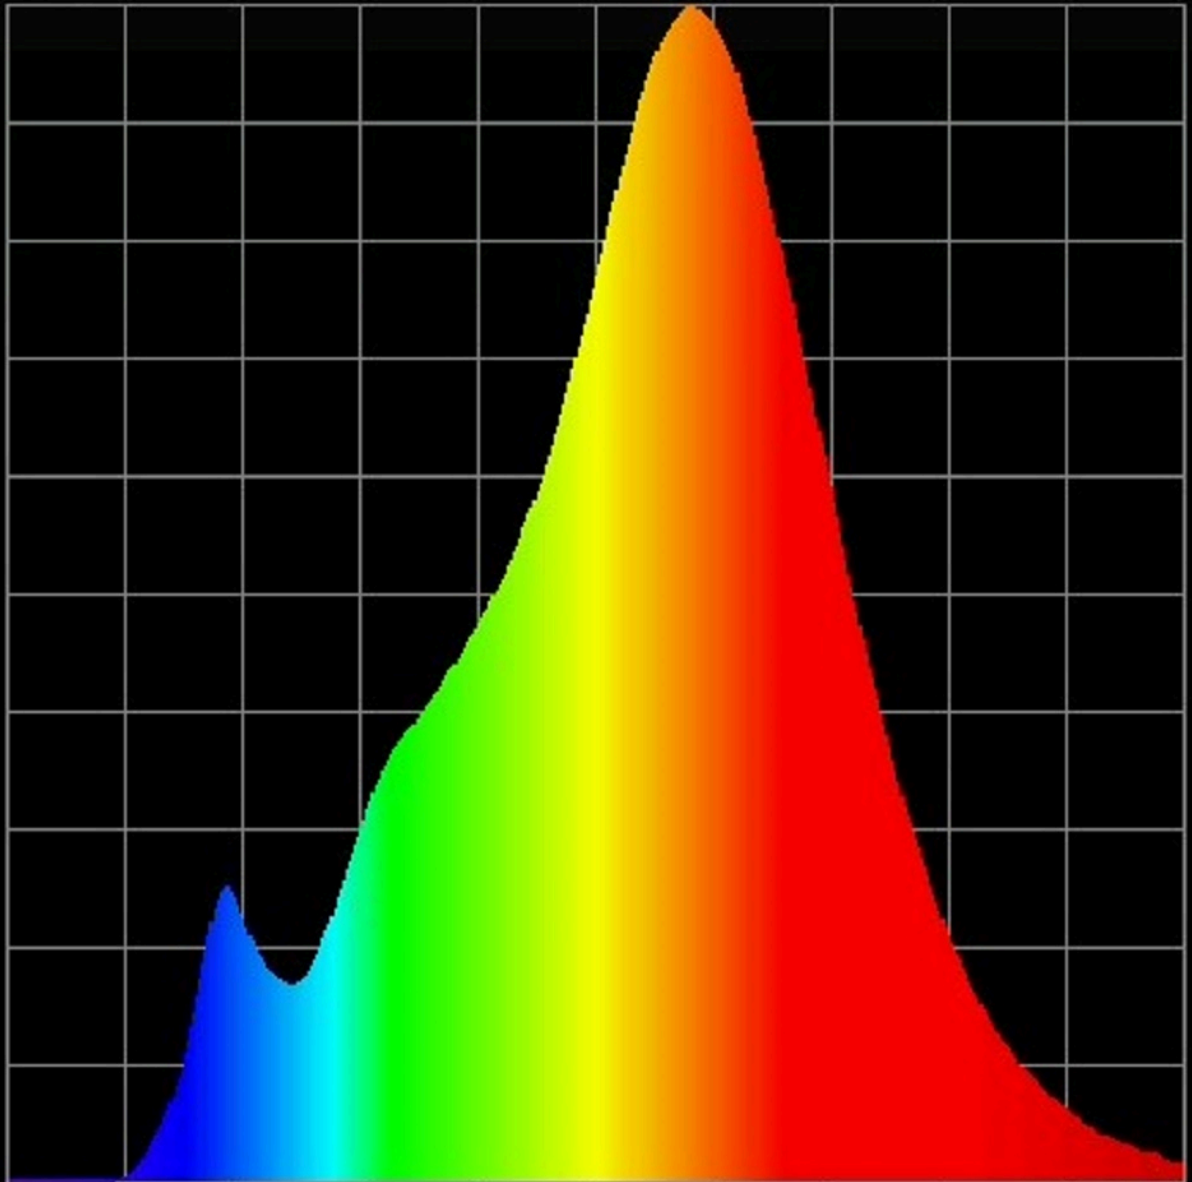

λ_p
nm

613

$\lambda_p V$
mW/m²

55.50

55.50

380 420 460 500 540 580 620 660 700 740 780