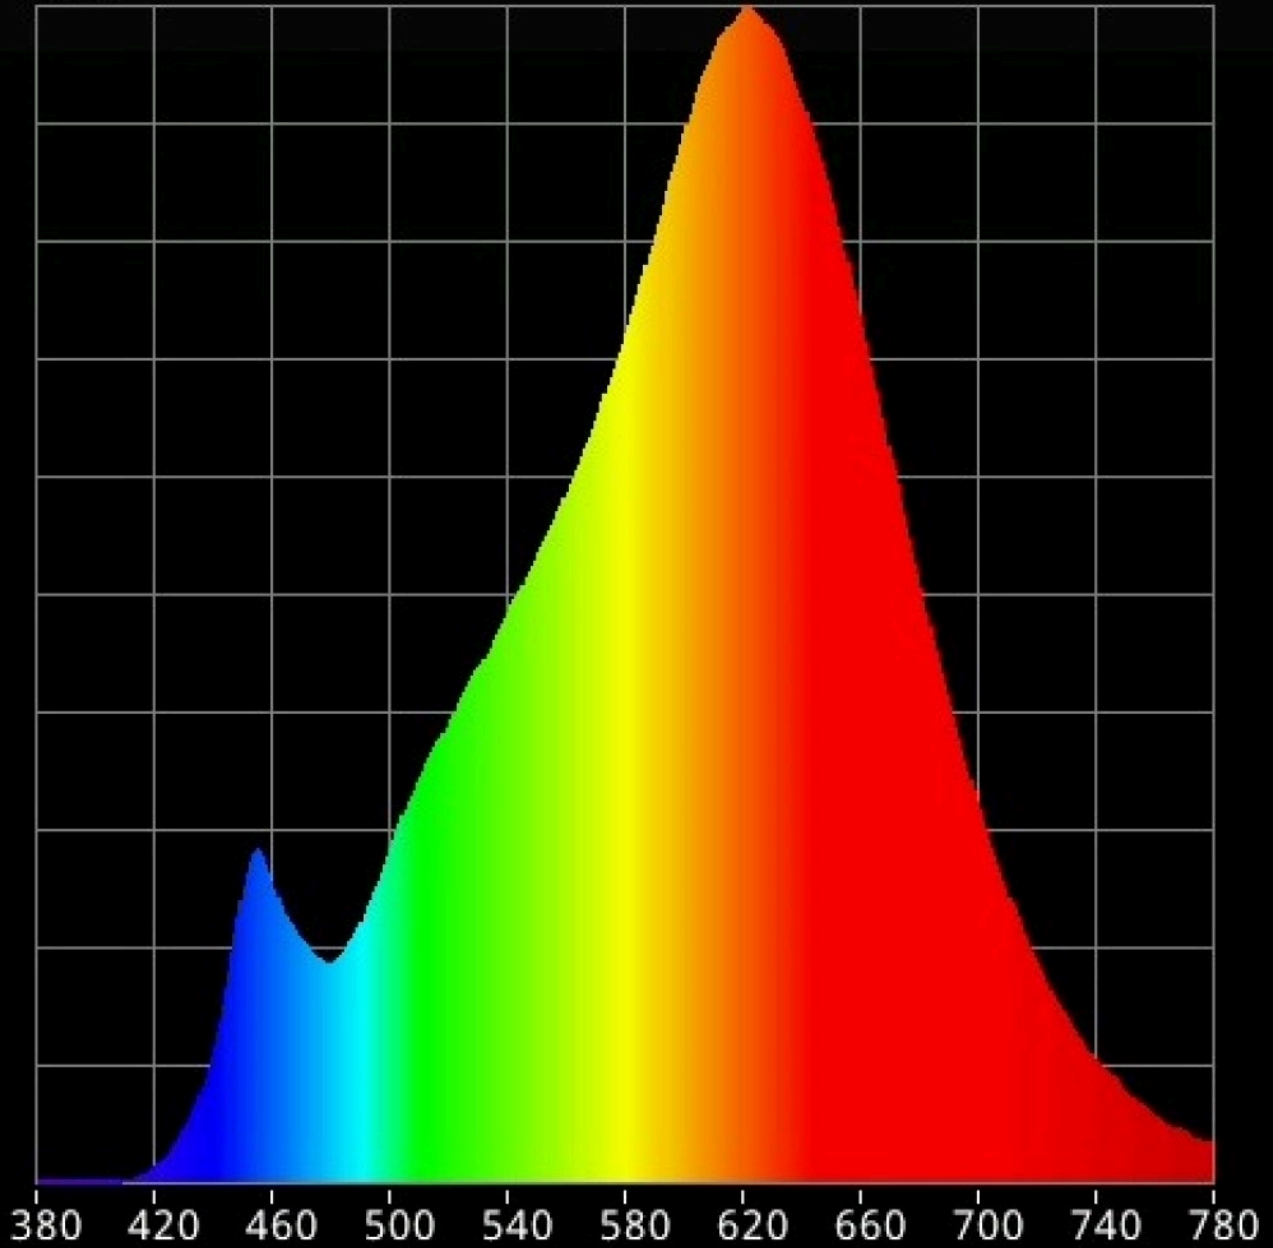

λ_p
nm

621

$\lambda_p V$
mW/m²

17.67

17.67