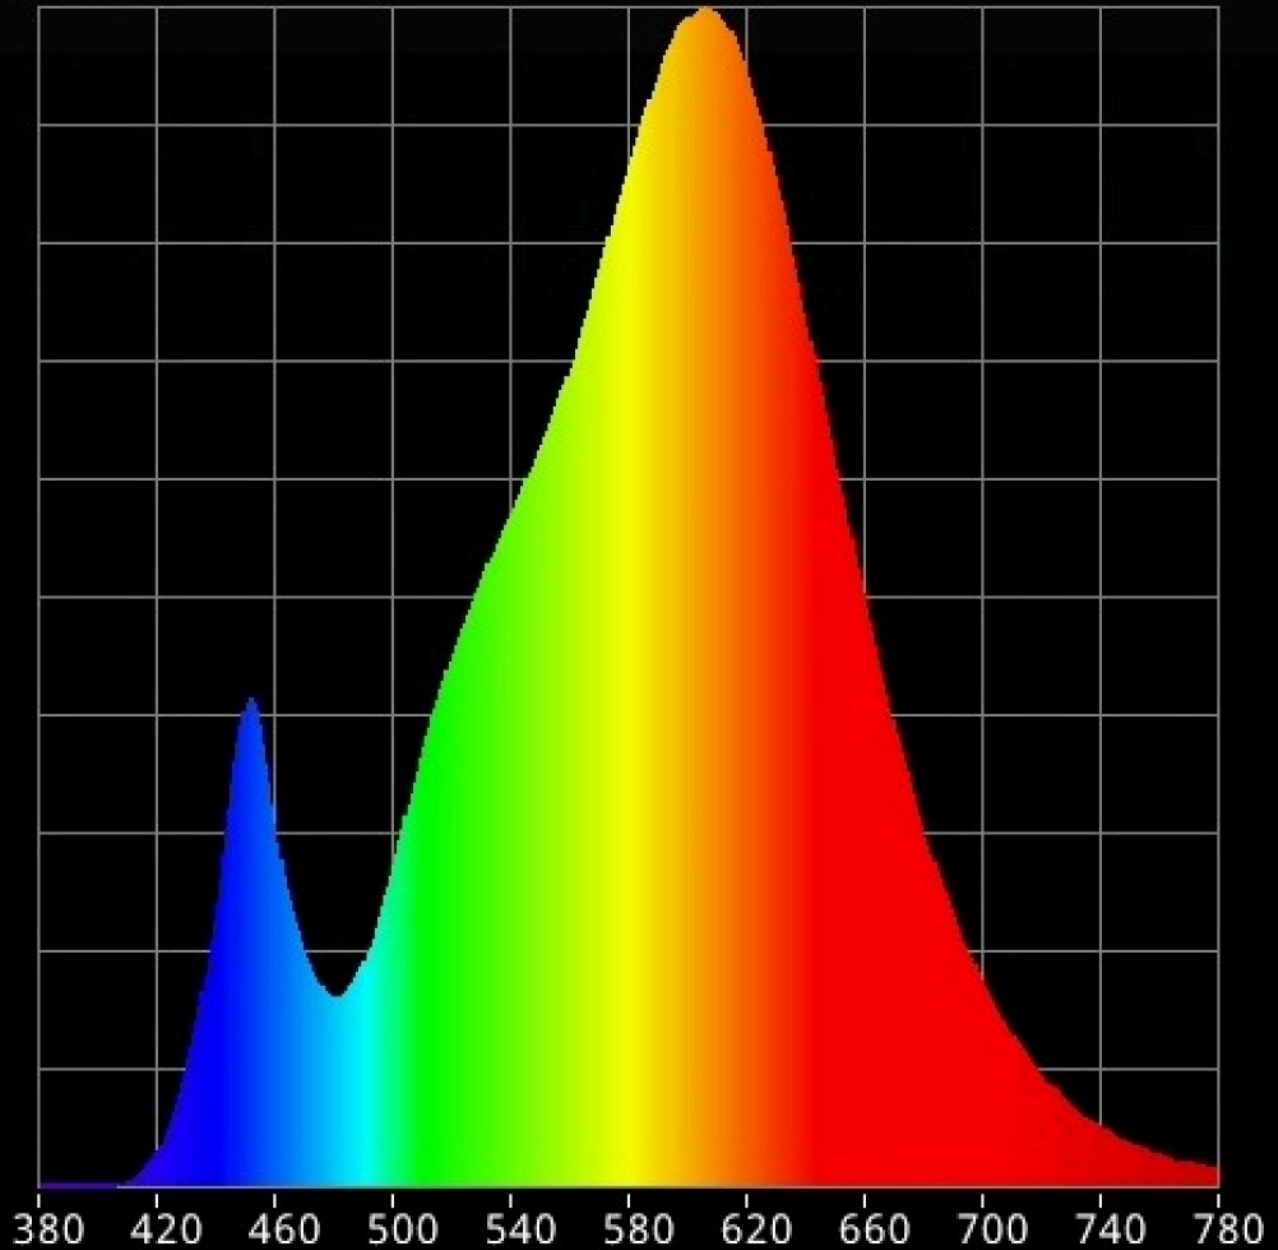

λ_p

nm

606

$\lambda_p V$

mW/m²

63.49

63.49