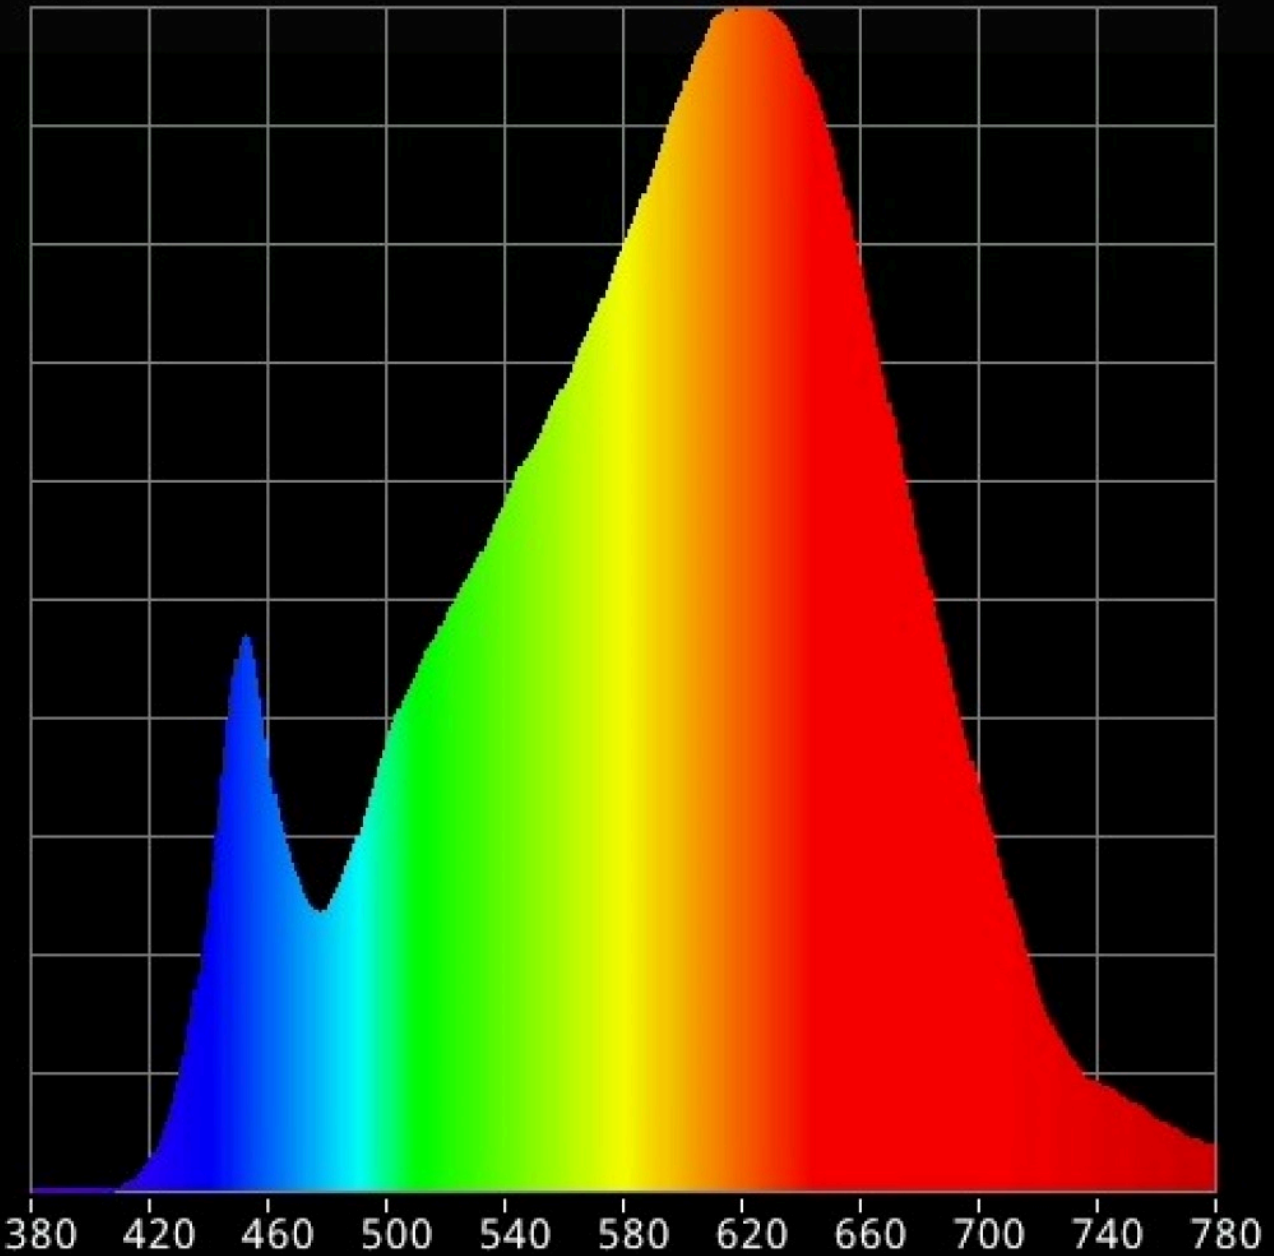

λ_p

nm

621

$\lambda_p V$

mW/m²

2.533

2.53