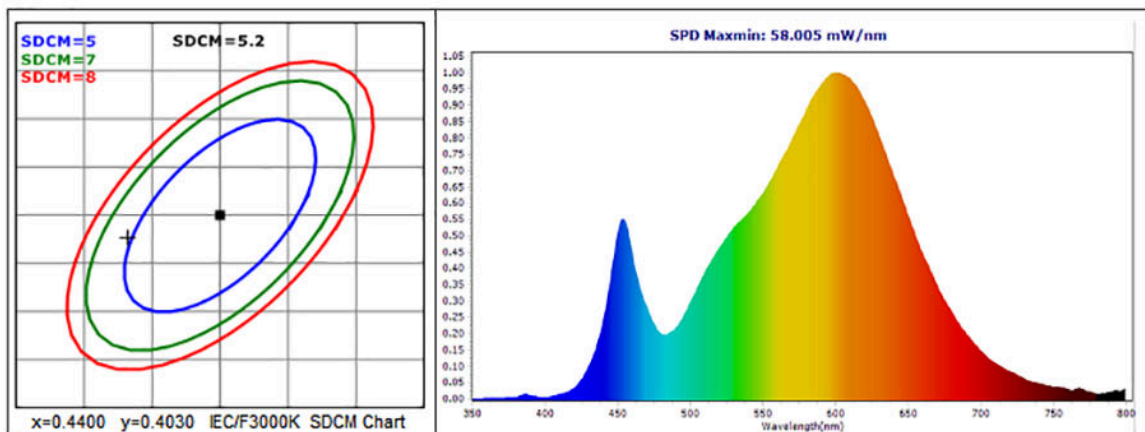

Spectral test report for lamp

Product type : P02016-24A-G11 LED 3000K
Product No. : 16047-3H
Manufacturer : HONKON

Test time : 2023/7/29 16:13:33
Test equipment : SPEC-3000A Spectrometer
Operator : 蒋**

CIE Color Parameter

Chromaticity coordinates: $x=0.4305$ $y=0.4002$ $u=0.2481$ $v=0.3459$ $u^*=0.2481$ $v^*=0.5189$
Color temperature: 3080 K ($duv=-0.00063$) Color difference: SDCM(IEC/F3000)=5.2 Main Wl: $\lambda_d=485.2$ nm Purity: 0.043
Peak wavelength: $\lambda_p=600.9$ FWHM: $\Delta\lambda_p=129.3$ nm Color ratio: R=0.240 G=0.736 B=0.024

Color rendering index : Ra=81.31 Color Fidelity: Rf=82.8 Color Gamut: Rg=95.44 GAI=94.12
R1=79.6 R2=90.0 R3=96.2 R4=78.5 R5=79.4 R6=86.9 R7=82.3 R8=57.6
R9=2.7 R10=76.4 R11=76.6 R12=67.6 R13=82.7 R14=98.5 R15=72.6

Optical Parameter

Luminous flux: 2878.57 lm   luminous efficiency: 138.61 lm/w   Radiant flux: 8.75 W
Energy efficiency index (EEI): 138.613   Energy efficiency class: D (EU 2019/2015) (EU 874)
MOVE=2485.607   MES1=2225.56

Electrical Parameter

Voltage(V): 34.606   Current(A): 0.6001   Watte(W): 20.767   Power factor: 1.0000

Test Information

Temperature : 25.0 Deg C   Humidity : 65%
Test range : 350-800nm : 1nm   Peak AD. : 43774 (66.8%)
Preheat time : 0(min)   Integral time. : 260.01 (ms)

MEASUREFINE

Hangzhou Hui Pu Instrument Co., Ltd. <http://www.measurefine.com>