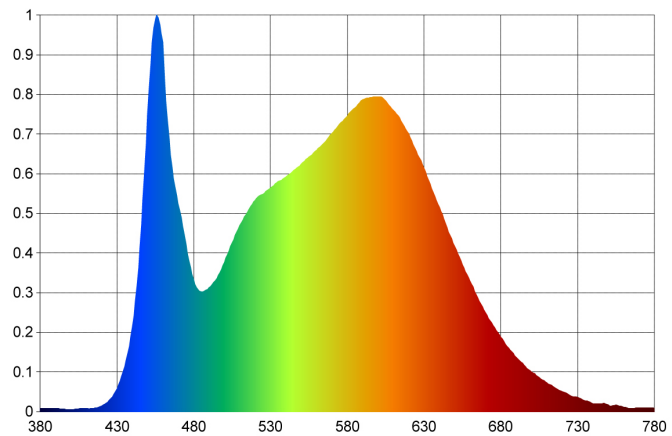

(a) „-“: nije primjenjivo;

(b) „-“: nije primjenjivo;

Lighting Measure Report

Color Parameter

Chroma Coordinate: $x=0.3738$ $y=0.3696$ $u=0.2236$ $v=0.3316$

Chroma Coordinate: $u'=0.2236$ $v'=0.4974$

CCT.: CCT=4135K Dominant: $d=578.8\text{nm}$ Barycenter: $b=568\text{nm}$ Peak Wavelength: $p=455.9\text{nm}$

FWHM: 23.71nm Purity: $Pe=23.11\%$ Red Ratio: $R=0.186$ Green Ratio: $G=0.77$ Blue Ratio: $B=0.044$

Color CRI.: $Ra=86.51$

R 1=87

R 2=95

R 3=96

R 4=83

R 5=86

R 6=91

R15=81

Luminosity Parameter

Luminous Flux(380-780nm): 1978.2lm Optical Power(380-780nm): 6.14W Efficient(380-780nm): 116.7lm/W

Electric Parameter

Voltage: $U=220.5\text{V}$ Current: $I=98\text{mA}$ Power: $P=16.95\text{W}$ PF: $PF=0.782$

Device State

Wavelength Range: 380nm-780nm Wavelength Interval: 1nm

SDCM: : 3.9 SDCM

Product Model: LED

Sample No.: 5

Test Cond: $T_g=24.2\text{Cels}$ $T_a=24.6\text{Cels}$ $RH=60\%$

Test Date: 2021-11-19

Manufacturer: Volnic