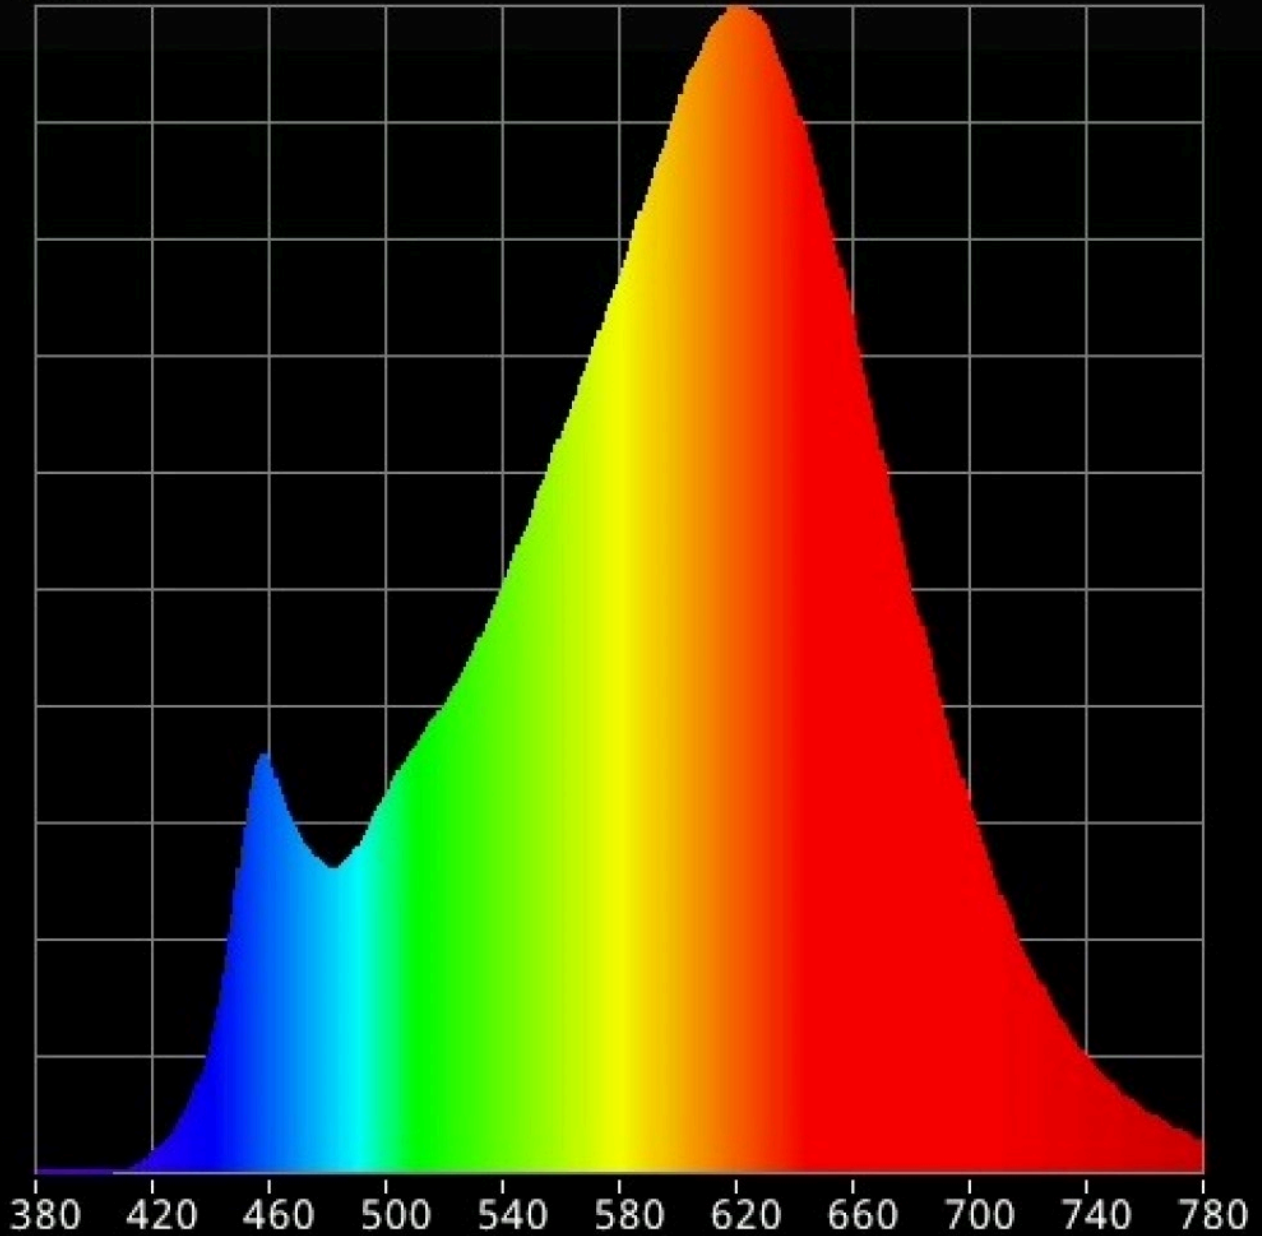

λ_p
nm

619

$\lambda_p V$
mW/m²

6.921

6.92